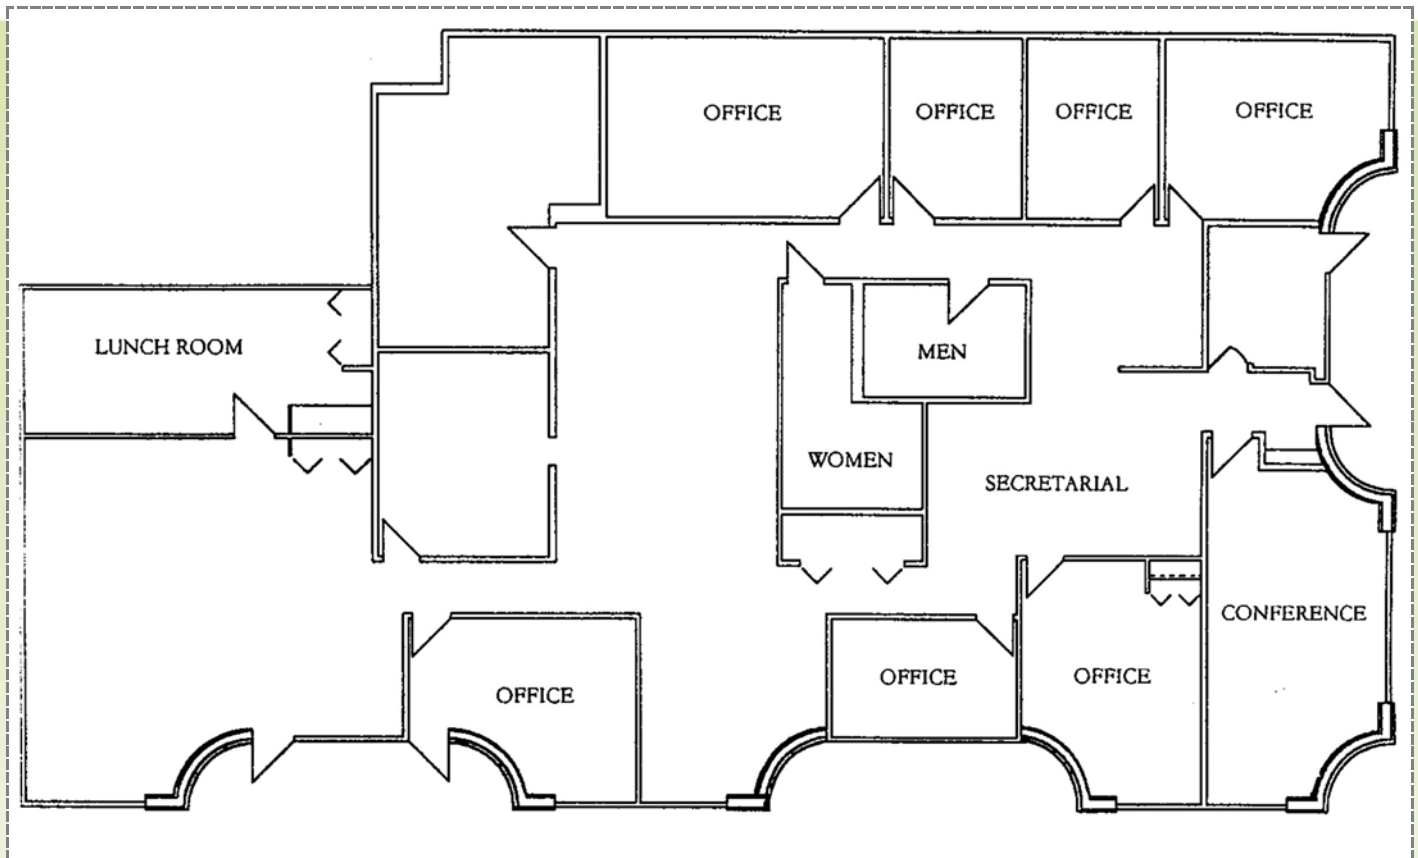

Suite 220  
655 Grand Avenue  
Elmhurst, IL  
5,915 Square Feet

3100 Dundee Road, Suite 116  
Northbrook, IL 60062  
P 847.498.1000 F 847.205.9723  
www.kormanlederer.com

**For Further Information, Contact**