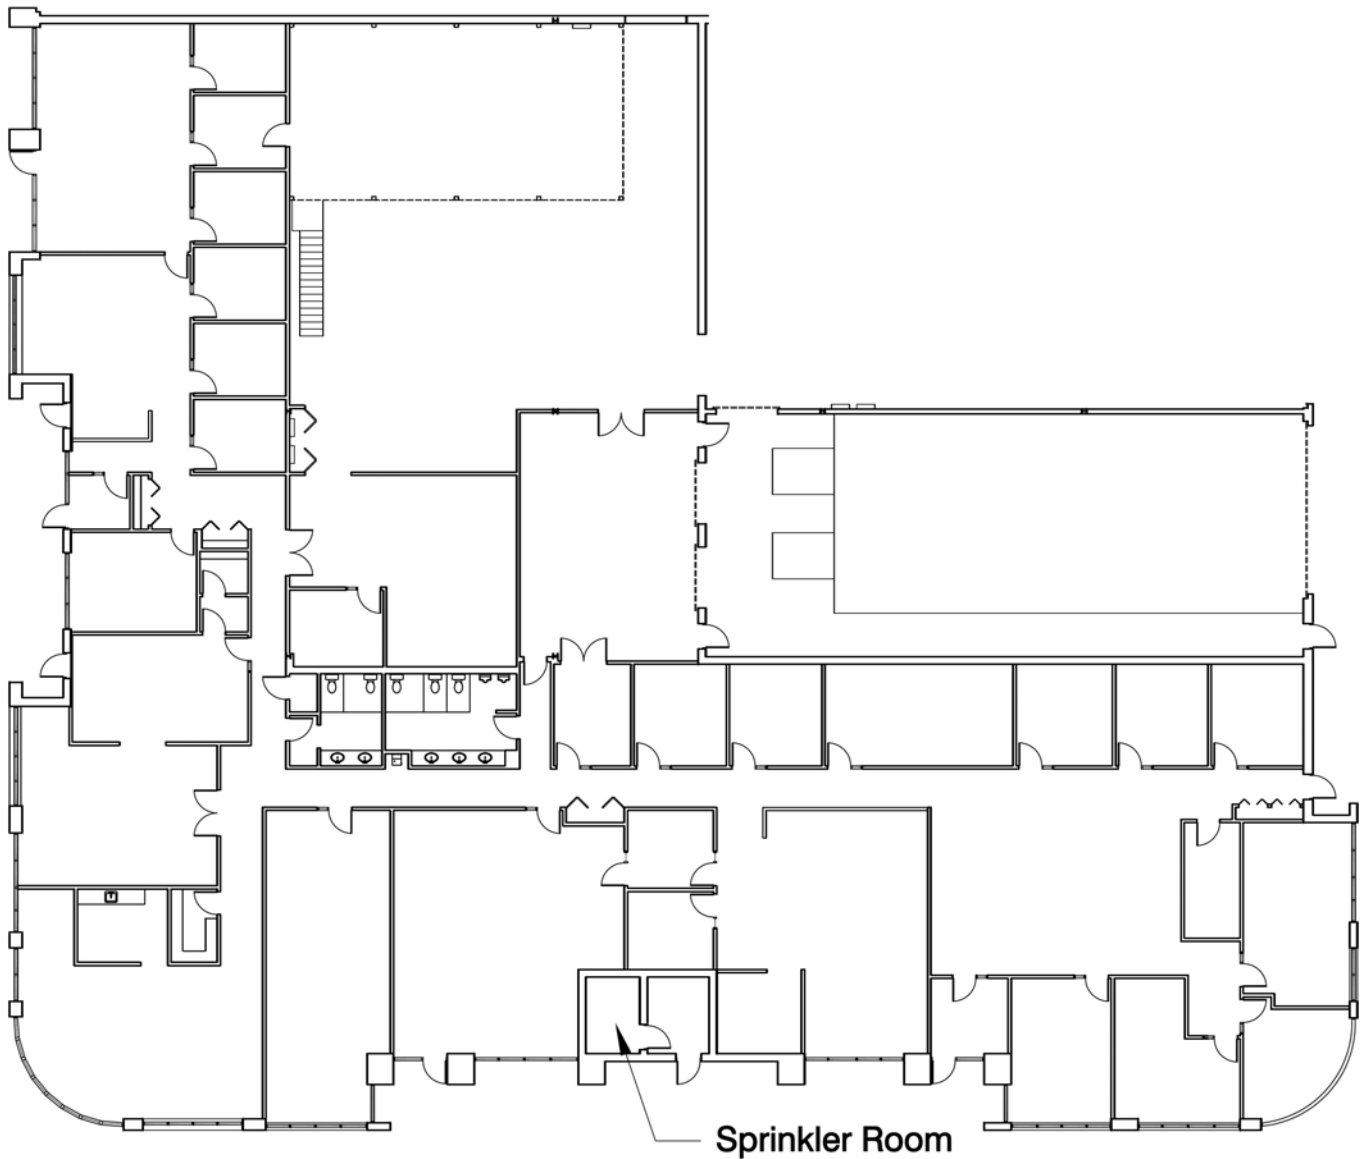

Suite 301-302-309

650 Grand Avenue

Elmhurst, IL

19,363 Square Feet

3100 Dundee Road, Suite 116  
Northbrook, IL 60062  
P 847.498.1000 F 847.205.9723  
www.kormanlederer.com

**For Further Information, Contact**